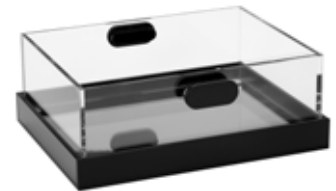

Ice Cooler and Tray Set - Clear and Black Acrylic, 1 EA

16x12.3x6.3 in
41x31x16 cm
Item # ICS100