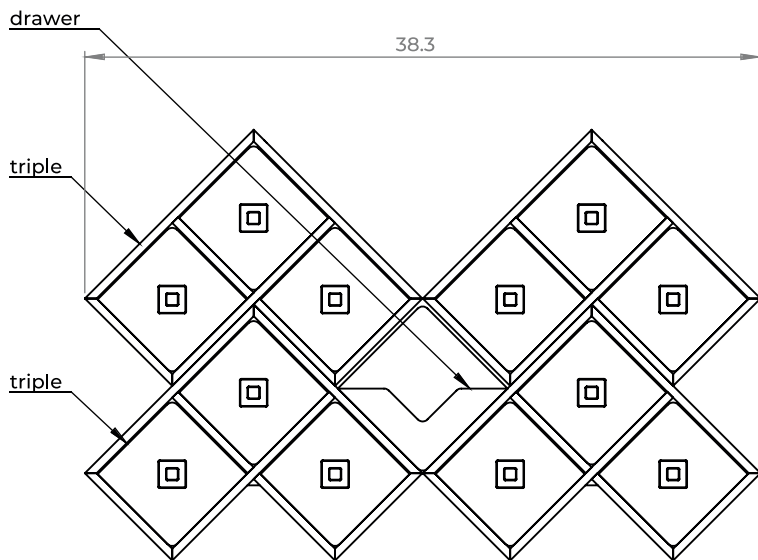

Item # GLS065BW

ENDLESS CONFIGURATIONS

HONEYCOMB BAKERY

**Double Bamboo Honeycomb
Bakery w/Drawer and Insert**
19×13×10 in
48×33×25 cm
Item # BK200

**Triple Bamboo Honeycomb Bakery
w/Drawer and Insert**
19×13×14.5 in
48×33×37 cm
Item # BK300

**Double Black Honeycomb
Bakery w/Drawer and Insert**
19×13×10 in
48×33×25 cm
Item # BK200BL

**Triple Black Honeycomb
Bakery w/Drawer and Insert**
19×13×14.5 in
48×33×37 cm
Item # BK300BL

BUILD YOUR OWN HONEYCOMB

Honeycomb Half Drawer
12.1 × 9.6 × 8.9 in
31 × 24 × 23 cm
Item #BKM033

**Adjustable Height Heat
Lamp, Black Matte**
11.75×11.75×36 in
30×30×92 cm
Item # HL027

**Adjustable Height Heat
Lamp, Stainless Steel**
11.75×11.75×36 in
30×30×92 cm
Item # HL028