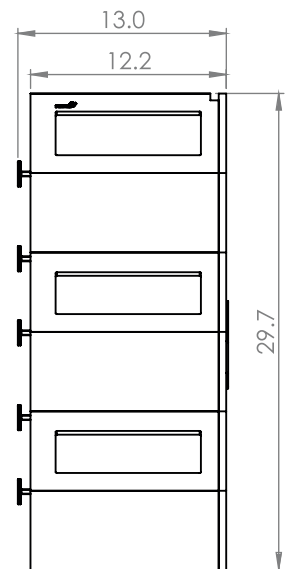

Item # GLS065BW

ENDLESS CONFIGURATIONS

HONEYCOMB BAKERY

**Double Bamboo Honeycomb
Bakery w/Drawer and Insert**
19×13×10 in
48×33×25 cm
Item # BK200

**Triple Bamboo Honeycomb Bakery
w/Drawer and Insert**
19×13×14.5 in
48×33×37 cm
Item # BK300

**Double Black Honeycomb
Bakery w/Drawer and Insert**
19×13×10 in
48×33×25 cm
Item # BK200BL

**Triple Black Honeycomb
Bakery w/Drawer and Insert**
19×13×14.5 in
48×33×37 cm
Item # BK300BL

BUILD YOUR OWN HONEYCOMB

Honeycomb Half Drawer
12.1 × 9.6 × 8.9 in
31 × 24 × 23 cm
Item #BKM033

**Adjustable Height Heat
Lamp, Black Matte**
11.75×11.75×36 in
30×30×92 cm
Item # HL027

**Adjustable Height Heat
Lamp, Stainless Steel**
11.75×11.75×36 in
30×30×92 cm
Item # HL028