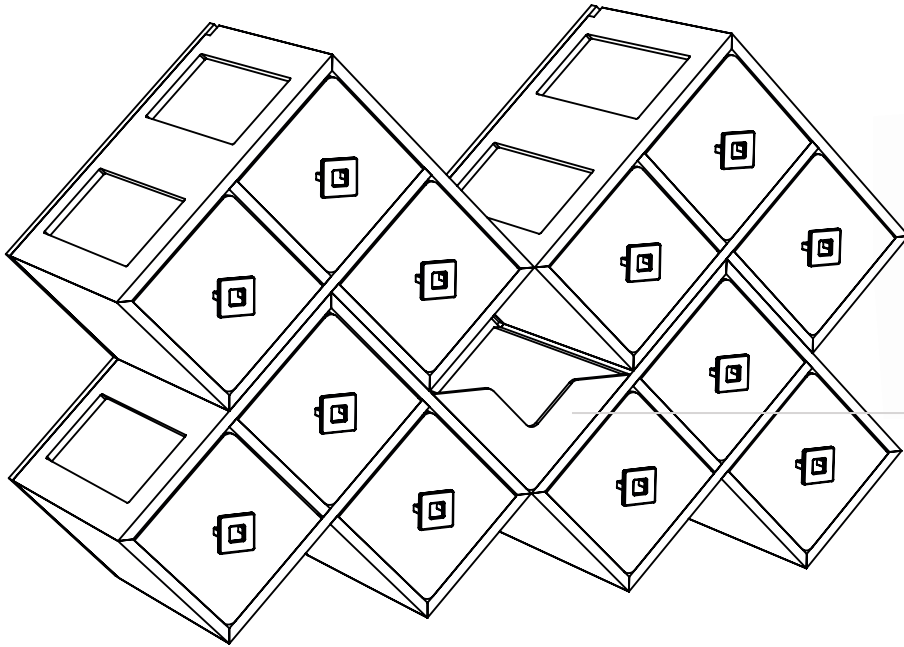

Item # GLS065BW

ENDLESS CONFIGURATIONS

HONEYCOMB BAKERY

**Double Bamboo Honeycomb
Bakery w/Drawer and Insert**
19×13×10 in
48×33×25 cm
Item # BK200

**Triple Bamboo Honeycomb Bakery
w/Drawer and Insert**
19×13×14.5 in
48×33×37 cm
Item # BK300

**Double Black Honeycomb
Bakery w/Drawer and Insert**
19×13×10 in
48×33×25 cm
Item # BK200BL

**Triple Black Honeycomb
Bakery w/Drawer and Insert**
19×13×14.5 in
48×33×37 cm
Item # BK300BL

BUILD YOUR OWN HONEYCOMB