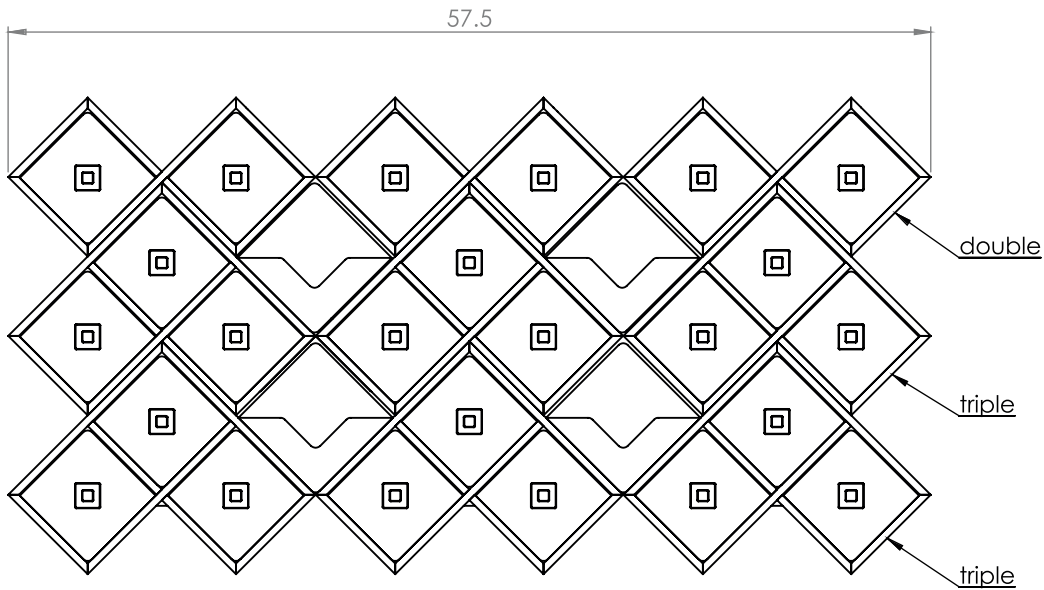

**Double Black Honeycomb
Bakery w/Drawer and Insert**
19×13×10 in
48×33×25 cm
Item # BK200BL

**Triple Black Honeycomb
Bakery w/Drawer and Insert**
19×13×14.5 in
48×33×37 cm
Item # BK300BL

BUILD YOUR OWN HONEYCOMB

Honeycomb Half Drawer
12.1 × 9.6 × 8.9 in
31 × 24 × 23 cm
Item #BKM033

**Adjustable Height Heat
Lamp, Black Matte**
11.75×11.75×36 in
30×30×92 cm
Item # HL027

**Adjustable Height Heat
Lamp, Stainless Steel**
11.75×11.75×36 in
30×30×92 cm
Item # HL028