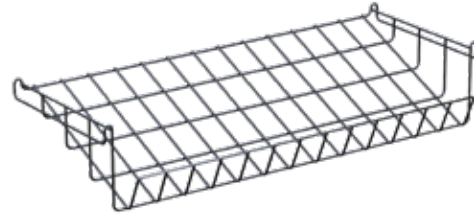

Iris™ Multi-Chef™ 10" Stainless Steel Chafer w/Soft Black Closing Lid, 3 Fuel Holders & Reversible Burner Stand
 22.5x17.5x14.5 in
 57x44x37 cm
 Item #SK083

Mosaic™ Multi-Chef™ 10" Black Chafer w/Soft Black Closing Lid, 3 Fuel Holders & Reversible Burner Stand
 22.5x17.5x14.5 in
 57x44x37 cm
 item #SK084

MODULITE™ SERVING CART

CREATE YOUR OWN CART

**Modulite™ Serving Cart, Black and
Bamboo Base and Handle**
45.28 x 20.08 x 37.59 in
115 x 51 x 95 cm
Item # MC-SERVBASE

**Natura™ Double Medium
Bamboo Tray**
19.4×13×3.5 in
49×33×9 cm
Item # BD135

Modulite™ Wire Basket
33.7×14.4×6.6 in
86×37×17 cm
Item # MC-WS1

Modulite™ Bamboo Shelf
33.5×13.5×1.3 in
85×34×3 cm
Item # MC-BS1

Modulite™ Bamboo Box
16×13.7×6.6 in
41×35×17 cm
Item # MC-BB

Single Tier Acrylic Bakery Case
15×12.8×5.3 in
38×33×14 cm
Item # BAKST2248

**Ice Cooler and Tray Set -
Clear and Black Acrylic**
16×13.3×6.25 in
41×34×16 cm
Item # ICS100

CREATE YOUR OWN CART

**Modulite™ Serving Cart,
All Black Base & Handle**
45.28 x 20.08 x 37.59 in
115 x 51 x 95 cm
Item # MC-SERVBASE2