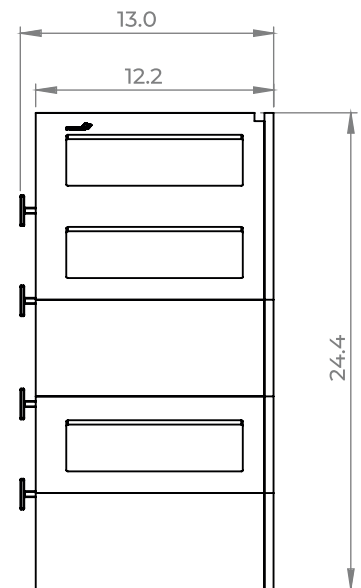

Item # GLS065BW

ENDLESS CONFIGURATIONS

HONEYCOMB BAKERY

**Double Bamboo Honeycomb
Bakery w/Drawer and Insert**
19×13×10 in
48×33×25 cm
Item # BK200

**Triple Bamboo Honeycomb Bakery
w/Drawer and Insert**
19×13×14.5 in
48×33×37 cm
Item # BK300

**Double Black Honeycomb
Bakery w/Drawer and Insert**
19×13×10 in
48×33×25 cm
Item # BK200BL

**Triple Black Honeycomb
Bakery w/Drawer and Insert**
19×13×14.5 in
48×33×37 cm
Item # BK300BL

BUILD YOUR OWN HONEYCOMB

Honeycomb Half Drawer
12.1 × 9.6 × 8.9 in
31 × 24 × 23 cm
Item #BKM033

**Adjustable Height Heat
Lamp, Black Matte**
11.75×11.75×36 in
30×30×92 cm
Item # HL027

**Adjustable Height Heat
Lamp, Stainless Steel**
11.75×11.75×36 in
30×30×92 cm
Item # HL028