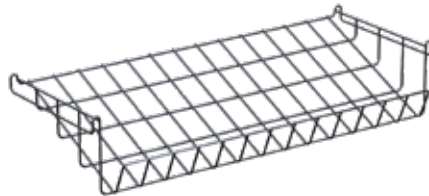

CUSTOMERS CHOICE

**Modulite™ Serving Cart, All Black
Base and 3 Black Bamboo Shelves**
45.28 x 20.08 x 37.59 in
115 x 51 x 95 cm
Item # MC-SERVBASIC3BK

**Modulite™ Serving Cart, All Black
Metal Base and 2 Black Bamboo
Shelves w/Black Wire Shelf**
45.28 x 20.08 x 37.59 in
115 x 51 x 95 cm
Item # MC-SERVBASIC2BK

CUSTOMERS CHOICE

**Modulite™ Serving Cart, Black and
Bamboo Base and 3 Bamboo Shelves**
45.28×20.08×37.59 in
115×51×95 cm
Item # MC-SERVBASIC3B

**Modulite™ Serving Cart, Black and
Bamboo Base, 2 Bamboo Shelves
w/ Black Wire Shelf**
45.28×20.08×37.59 in
115×51×95 cm
Item # MC-SERVBASIC2B

MODULITE™ SERVING CART

Pastries

MODULITE™

Modulite™ Cart Frame
w/bamboo base and 4
rotating wheels
36x20x61.5 in
91x51x156 cm
Item # MC-BASE2

Modulite™ EZ-SERV® Kit

Includes 5 EZ-SERV containers (1.3 gallons each), wall bracket, catch tray
 34x7.8x27.5 in
 86x20x70 cm
 Item # MC- EZS-K

Modulite™ PRO BULK® Kit

Includes 6 PRO-BULK containers (3.5 gallons each), matching shelf, catch tray
 33.5x15.8x27 in
 85x40x69 cm
 Item # PB-K2

Modulite™ Chalkboard Sign

34.7x0.3x7.9 in
 88x0.8x20 cm
 Item # MC-TS