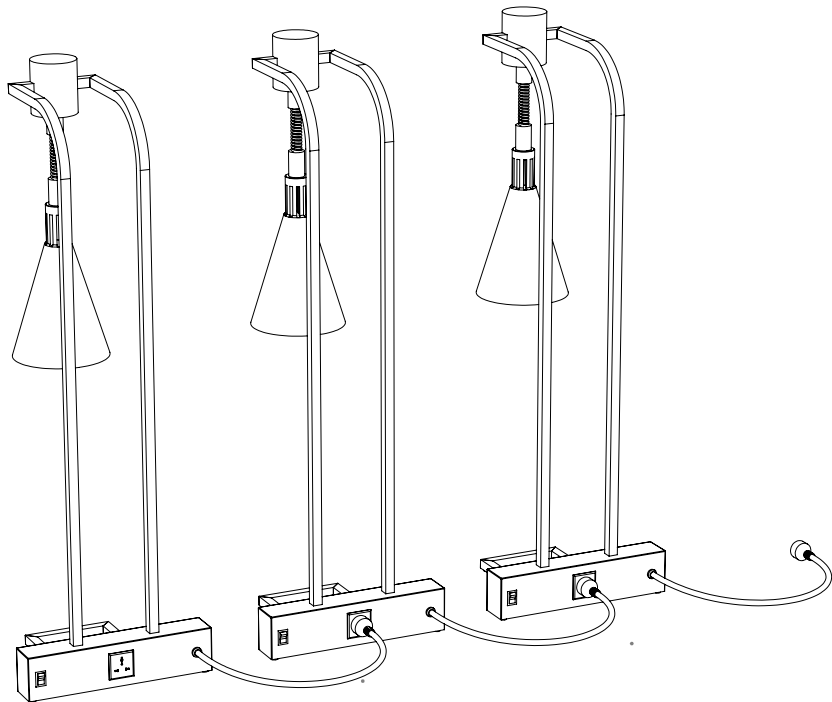

Daisy Chain 3 units into 1 outlet