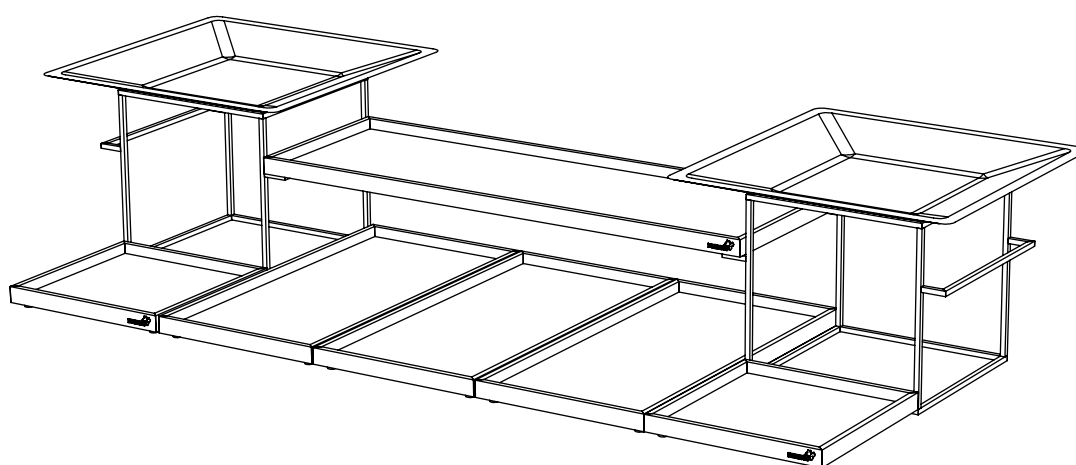

3.75x3.75x.25 in
10x10x0.6 cm

Item # GLS064BW

Aroma Black & White Mini Round Plate, Set of 12

3.75x3.75x.25 in
10x10x0.6 cm

Item # GLS066BW

Aroma Black & White Mini Round Conical Bowl, Set of 12

2.5x2.5x2 in
6x6x5 cm

Item # GLS065BW

ENDLESS CONFIGURATIONS

HONEYCOMB BAKERY

**Double Bamboo Honeycomb
Bakery w/Drawer and Insert**
19×13×10 in
48×33×25 cm
Item # BK200

**Triple Bamboo Honeycomb Bakery
w/Drawer and Insert**
19×13×14.5 in
48×33×37 cm
Item # BK300