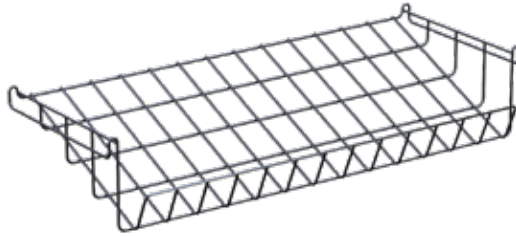

Modulite™ Wire Basket
33.7×14.4×6.6 in
86×37×17 cm
Item # MC-WS1