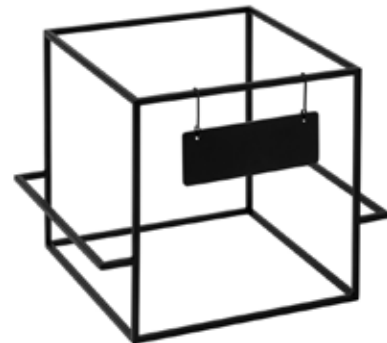

SKYRIZE™

SKYRIZE™

HEESE TIME

LES FROMAGES

SKYRIZE™

CHOOSE YOUR SKYZIZE AND START TO BUILD YOUR NEXT STATION

**SkyRize Trio Riser Gold Painted,
w/1 Hanging Sign, 1 EA**
18.25×8.5×8.5 in
46×22×22 cm
Item # RGM710

**SkyRize Quad Riser Gold Painted,
w/1 Hanging Sign, 1 EA**
10.25×8.5×8.5
26x 22×22
Item # RGM700

**SkyRize Trio Riser Black
Painted, w/1 Hanging Sign, 1 EA**
18.25×8.5×8.5 in
46×22×22 cm
Item # RBM710