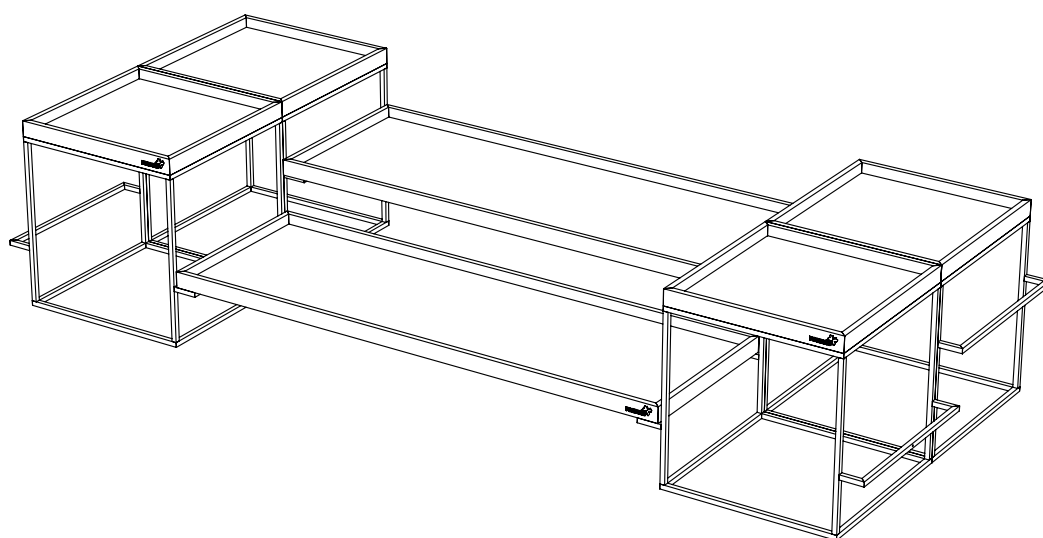

3.75x3.75x.25 in
10x10x0.6 cm

Item # GLS064BW

Aroma Black & White Mini Round Plate, Set of 12

3.75x3.75x.25 in
10x10x0.6 cm

Item # GLS066BW

Aroma Black & White Mini Round Conical Bowl, Set of 12

2.5x2.5x2 in
6x6x5 cm

Item # GLS065BW

ENDLESS CONFIGURATIONS

HONEYCOMB BAKERY

**Double Bamboo Honeycomb
Bakery w/Drawer and Insert**
19×13×10 in
48×33×25 cm
Item # BK200

**Triple Bamboo Honeycomb Bakery
w/Drawer and Insert**
19×13×14.5 in
48×33×37 cm
Item # BK300